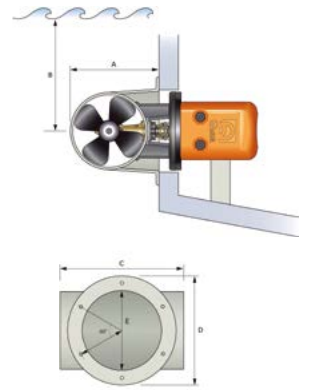

**Bow tunnels.**

Bow fiberglass tunnels.

Articolo	Serie	Ø mm.	Lung. mm.
0390430	BTQ-125	125	750
0390431			1000
0390432			1500
0390401	BTQ-140	140	750
0390402			1000
0390403			1500
0390406	BTQ-185	185	750
0390407			1000
0390408			1500
0390411	BTQ-250	250	1000
0390412			1500
0390415	BTQ-300	300	1000
0390416			1500

Other spare parts available on request

**Anode**

in zinc

2626635 for Quick BTQ-140 propeller  
2626636 for Quick BTQ-185 propeller

**Blade fuses**

CNL type, provides excellent time delay.

Article	Amp	Fuse holder art.
0390560	125	0390573
0390561	150	
0390562	175	
0390563	225	
0390564	250	
0390565	275	
0390566	325	
0390567	350	
0390568	400	0390576
0390569	500	

**Stern Tunnel**

Flanged polyester and fiberglass tunnel perfectly suited to fit electric or hydraulic Quick thrusters.

Article	Series	A mm.	B mm.	C mm.	D mm.
0390420	BTQ-140	176	130	250	250
0390421	BTQ-185	235	170	325	300
0390422	BTQ-250	325	230	420	380
0390423	BTQ-300	380	280	490	380