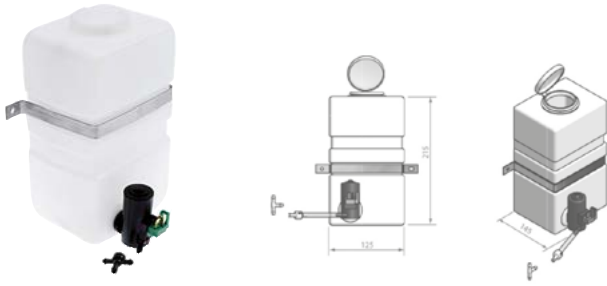

Tank

Polyethylene tank for window cleaner with electric pump 12V. Mounting bracket in stainless steel. Size mm. 125x145x215h. Capacity lt. 2.5

3838212 Tank

Sprayer

with connections and hose mt. 1,10 for windscreen wipers .

3838215 Sprayer

Universal Rocker Switches

for wipers. Same as Carlingswitch sizes and shape. Voltage 12/24 V. LED lighting.

3838295

- for n. 1 wiper
- On-off
- N. 3 intermittence levels shown by LED
- N. 1 or 2 speeds (when allowed by the wiper)
- self parking
- automatic washing program

3838296

- for n. 2 wipers
- on-off
- automatic synchronization
- can use only one wiper
- self parking
- automatic washing program

Electric panel

In black ABS, with switch (5 Amp.) with rubber cap protection and fuse holder.