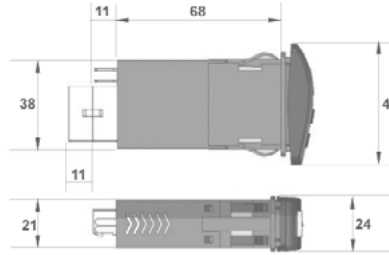

3838215 Sprayer

Universal Rocker Switches

for wipers. Same as Carlingswitch sizes and shape. Voltage 12/24 V. LED lighting.

3838295

- for n. 1 wiper
- On-off
- N. 3 intermittence levels shown by LED
- N. 1 or 2 speeds (when allowed by the wiper)
- self parking
- automatic washing program

3838296

- for n. 2 wipers
- on-off
- automatic synchronization
- can use only one wiper
- self parking
- automatic washing program

Electric panel

In black ABS, with switch (5 Amp.) with rubber cap protection and fuse holder.

Article	Switch	Type	Dims. mm.
3939203	3	on-off	115 x 88
3939206	6	5on-off-1moment	115 x 165

3939207
Spare cap

Circuit panel

In black ABS, lighted switches 12 V., 10 Amp. Separate fuse on each switch. No. 1 socket.

Article	Switch	Fuse	Dims. mm.
3939213	3	1	120x60
3939216	6	3	160x35

3939219
Socket

3939220
Plug

3939037
Switch